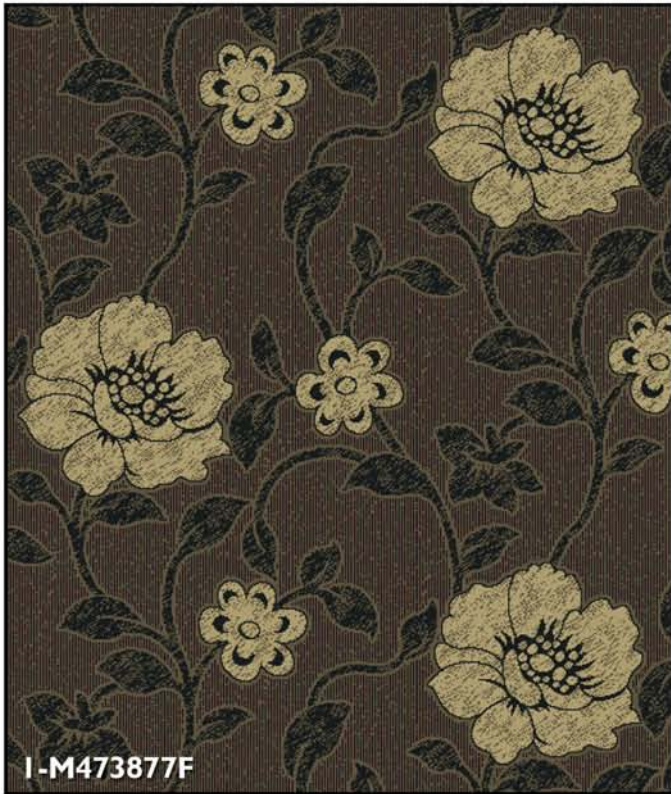

HERITAGE, BEAUTY, SERVICE

Copyright Gaskell Mackay Carpets