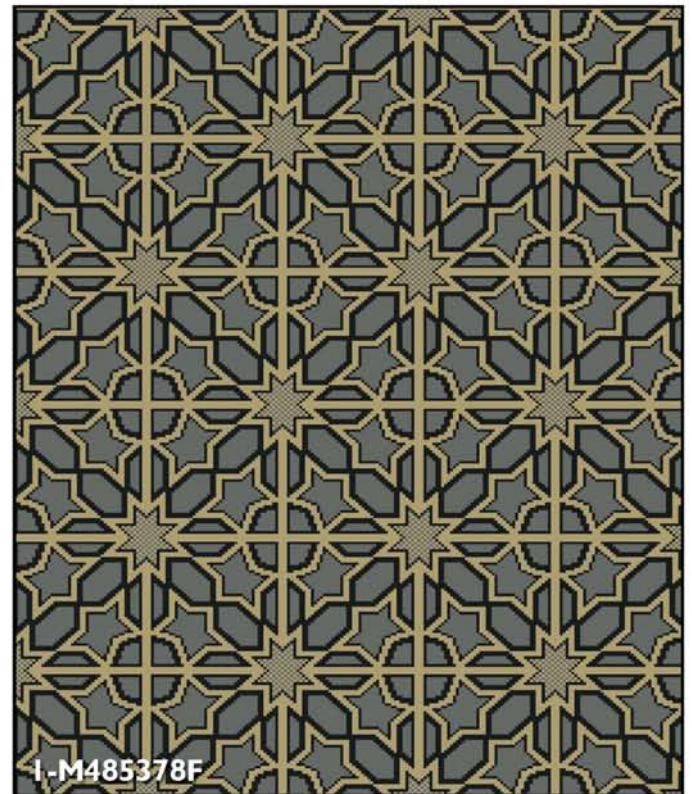

HERITAGE, BEAUTY, SERVICE

Copyright Gaskell Mackay Carpets