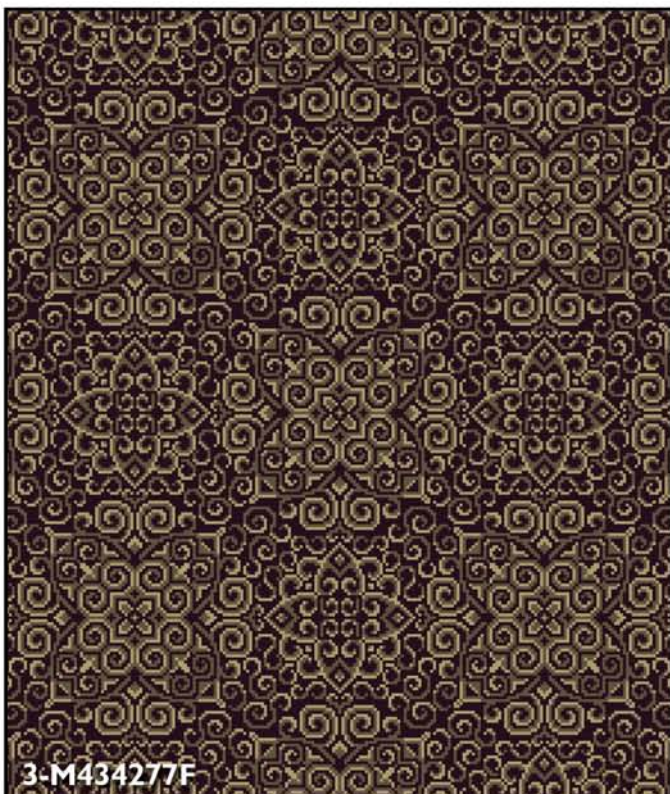

HERITAGE, BEAUTY, SERVICE

Copyright Gaskell Mackay Carpets