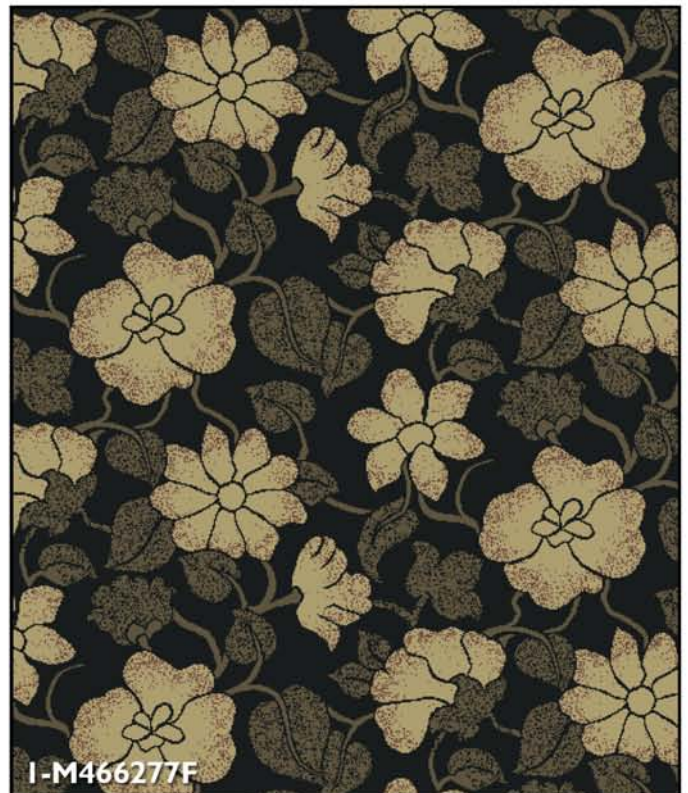

HERITAGE, BEAUTY, SERVICE

Copyright Gaskell Mackay Carpets