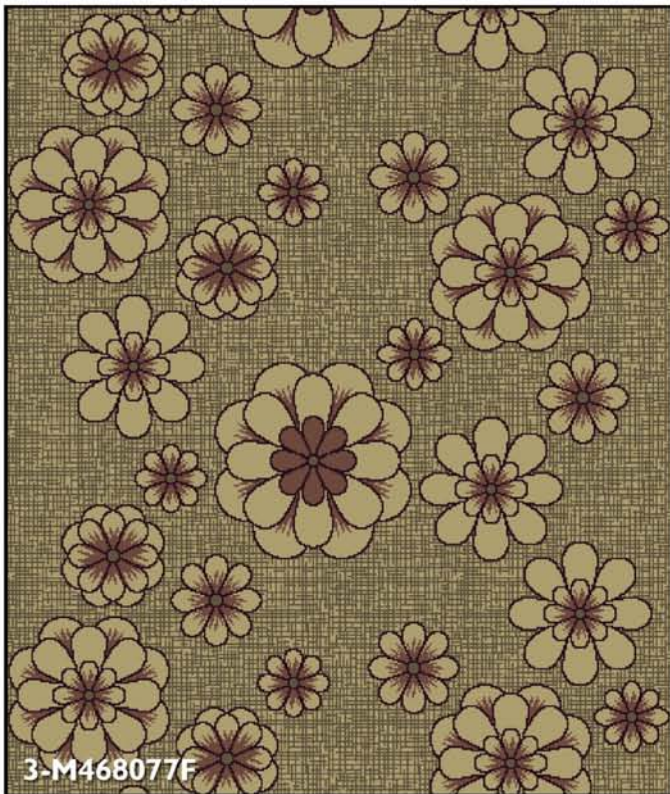

HERITAGE, BEAUTY, SERVICE

Copyright Gaskell Mackay Carpets