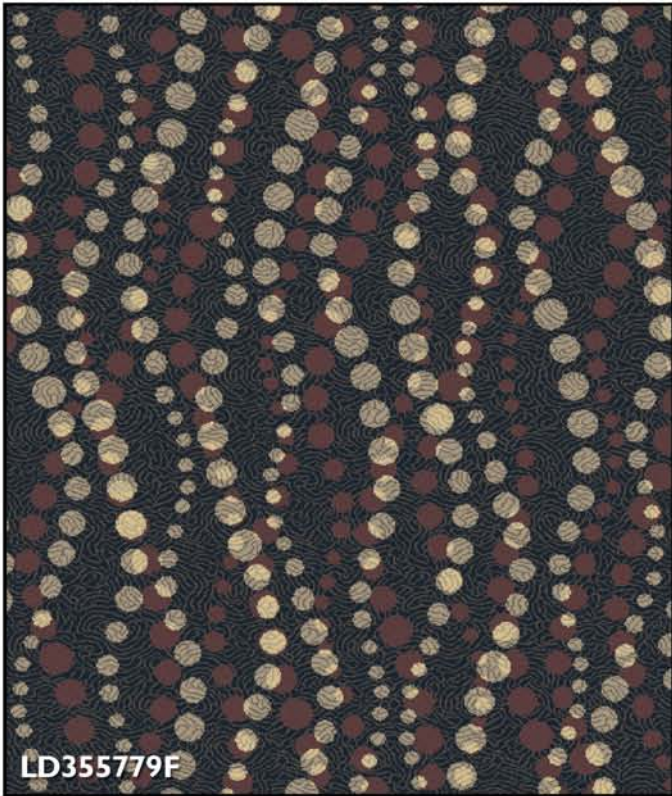

LD355779F

LD355978F

2-LD377678F

HERITAGE, BEAUTY, SERVICE

Copyright Gaskell Mackay Carpets