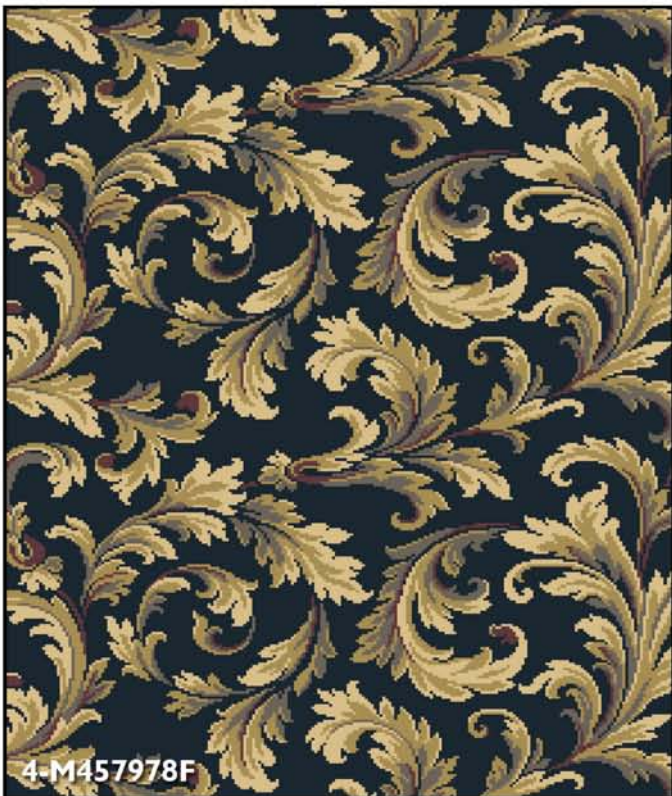

HERITAGE, BEAUTY, SERVICE

Copyright Gaskell Mackay Carpets

The Infinity Collection - Standard Palette vol II

Quality	Pitch (per inch)	Row (per inch)	Pile Weight (g/msq)	Width (m)	Appearance Class	Luxury rating
Windermere	7	6	920	4	23/32 General Commercial use	LC3
Derwent	7	7	1070	4	33-Heavy Commercial use	LC4
Grassmere	7	8	1225	4	33-Heavy Commercial use	LC4
Coniston	7	9	1380	4	33-Heavy Commercial use	LC4
Ullswater(spike resist)	7	10	1530	4	33-Heavy Commercial use	LC4

quality selection

The qualities detailed in the matrix above represent specifications which should satisfy most commercial requirements. With each particular installation, the decision on which quality is most appropriate will depend on the levels of traffic and the length of time the carpet is expected to be installed.

Gaskell Mackay have many years of experience in these considerations and provide detailed advice on quality selection on a project by project basis. Technical specifications are available on request.

colour and design

Colour and the presence or absence of a pattern can have a significant bearing on the long term appearance retention of the carpet. As a general rule, darker red, brown and grey tones are much less sensitive in displaying soiling than the equivalent blue, green or purple shades. All light colours are dirt sensitive, while highly patterned carpets tend to hide dirt, cigarette burns and stains.

Other aspects will also influence the choice of colour. For example, the light in a building (natural or artificial) can have a dramatic effect on the apparent colour of the carpet. Therefore carpet samples should be viewed under different light sources to ascertain their apparent colours.

planning and estimation service

Using the latest Callidus planning software, Gaskell Mackay can accurately estimate carpet requirements from site plans to any scale. Accurate waste estimations can be readily calculated and adjustments made to minimise this.

One critical area of importance is seam placement. Knowledge of customer flow through the area is used to guide the fitter in the careful positioning of seams to avoid premature wear. The planning and estimation service is free.

samples

Samples of all the designs and colourways illustrated (along with many others) can be obtained and are usually available within 72 hours.