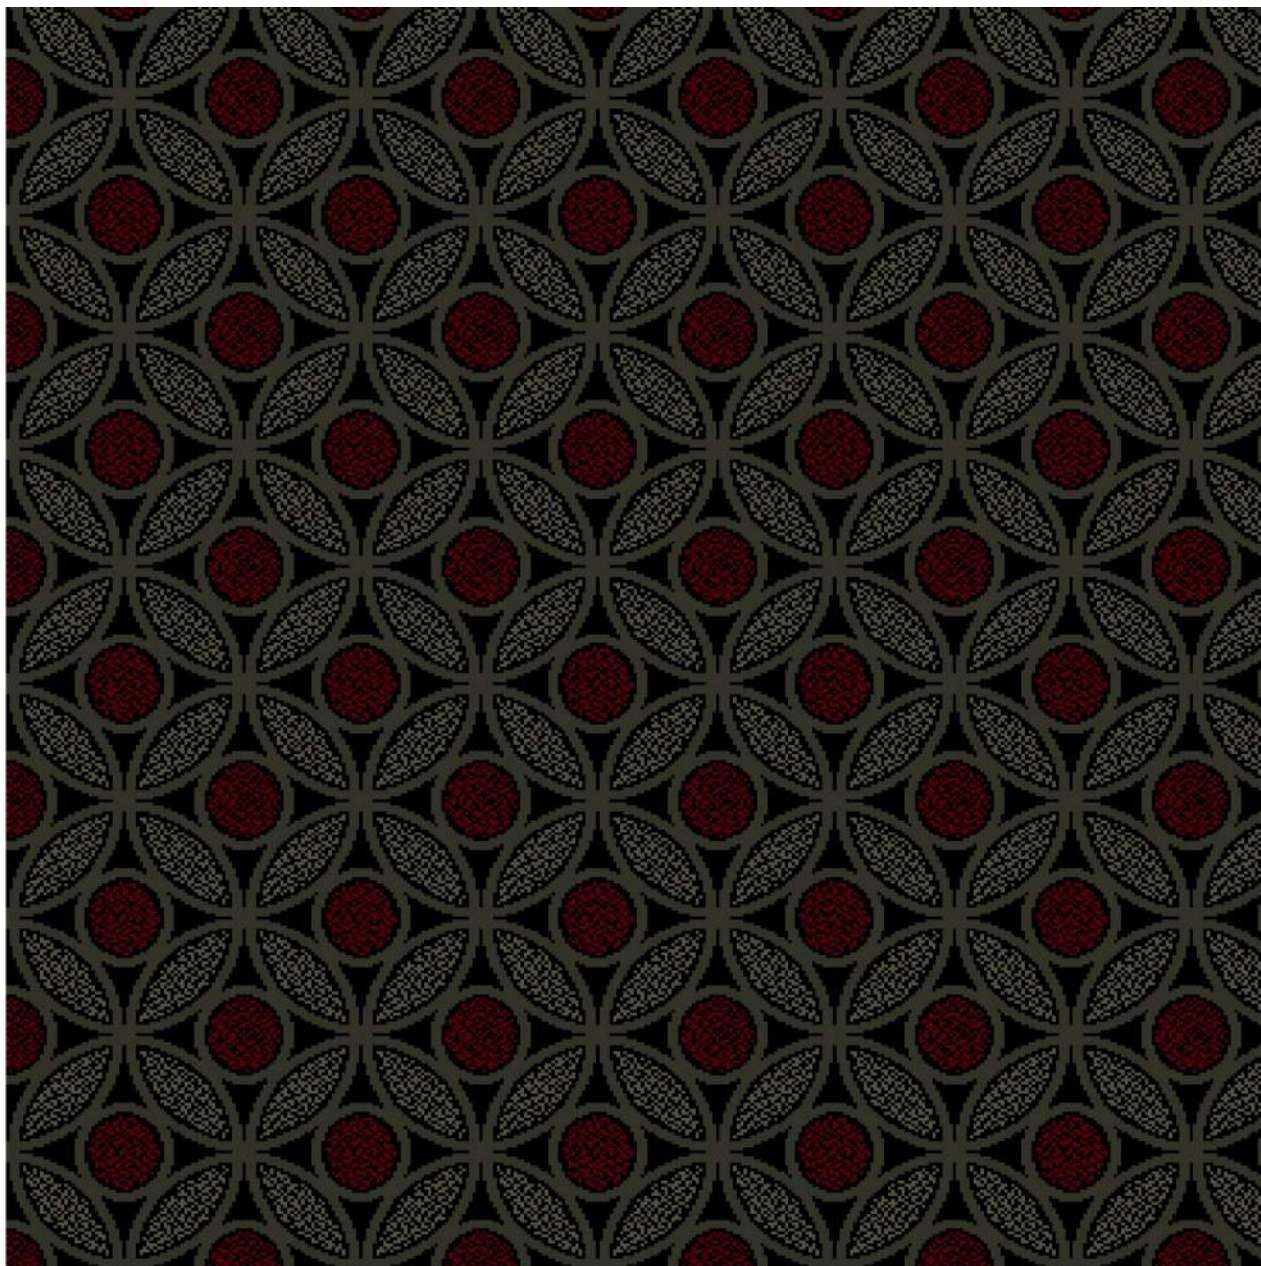

Circo

12-M421378F

Delicate shades and open patterns are more prone to soiling and staining. This should be taken into account when deciding if the design is appropriate for the intended use.

The design is the copyright of Gaskell Mackay Carpets Ltd. and may not be reproduced without their written permission. Due to the limitations of the printing process, we are unable to guarantee an exact colour reproduction of these designs. Gaskell Mackay reserve the right to change any of the specifications without prior notice. E.O.E.
© copyright Gaskell Mackay Carpets Ltd 2011.

HERITAGE, BEAUTY, SERVICE