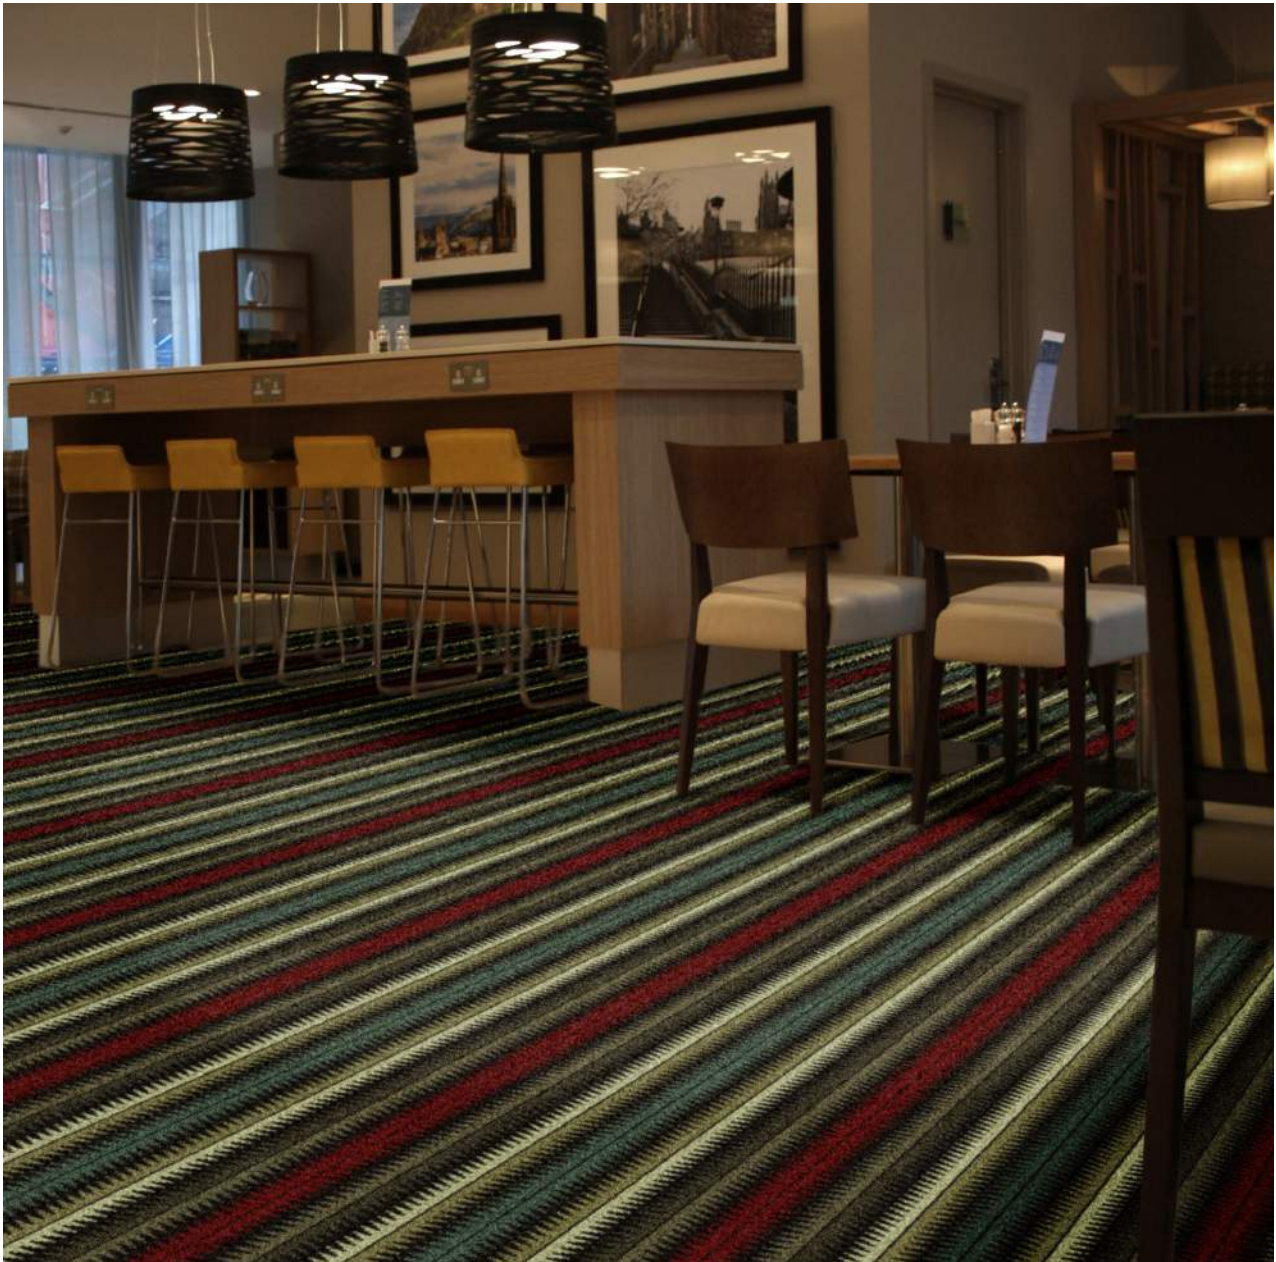

Rhode

15-M599377F

The design is the copyright of Gaskell Mackay Carpets Ltd. and may not be reproduced without their written permission. Due to the limitations of the printing process we are unable to guarantee an exact colour reproduction of these designs. Gaskell Mackay reserve the right to change any of the specifications without prior notice. E.O.E.
© copyright Gaskell Mackay Carpets Ltd 2009.

HERITAGE, BEAUTY, SERVICE