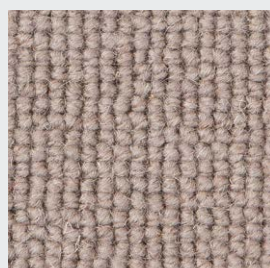

Plain: Ash

Plain: Biscuit

Plain: Black

Plain: Camel

Plain: Dove Grey

Plain: Elm

Plain: Grape

Plain: Italian Stone

Plain: Maple

Plain: Miami Grey

Plain: Noir

Plain: Pale Mauve

Plain: Sand

Plain: Sandstone

Plain: Seasalt

Plain: Seaspray

Features
Available in 4 & 5m rolls. Regular Nationwide delivery service Fashionable colours to meet a wide variety of interior styles. Ease of maintenance.

General Information
<p>Pile reversal: All cut pile carpets can suffer from pile reversal and in certain instances this may become permanently bent or distorted for no specific reason that research has yet identified, giving areas of light and shade. This is also known as "shading" or "watermarking". It is not a defect in manufacture, it only occurs in a small percentage of all carpets and no liability whatsoever can be accepted by the manufacturer in respect of it.</p> <p>Pile pressure: All cut pile carpets are liable to show light and dark patches resulting from disturbance of the pile created by foot traffic or brushing, This is a normal feature and is not a defect in manufacture and no liability whatsoever can be accepted by the manufacturer in respect of it.</p> <p>Pale shades: We include within our collection a number of pale shades. Primarily these are used as top or highlight colours. These more delicate shades will invariably tend to soil more quickly and give a lower of light fastness than the norm, and may show natural blemishes within the fibre that tend to be masked in deeper shades containing a greater quantity of dyestuff.</p>