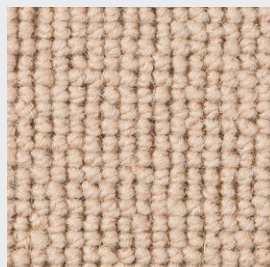

HUGH MACKAY

carpets

Quality Carpets Since 1903

Deco Collection: Plains

Made from 80% Wool

HUGH MACKAY
carpets

Deco Collection: Plains

Choose from 20 elegant shades

Plain: Ash

Plain: Biscuit

Plain: Black

Plain: Camel

Plain: Dove Grey

Plain: Elm

Plain: Grape

Plain: Italian Stone

Plain: Maple

Plain: Miami Grey

Plain: Noir

Plain: Pale Mauve

Plain: Sand

Plain: Sandstone

Plain: Seasalt

Plain: Seaspray

Features
Available in 4 & 5m rolls. Regular Nationwide delivery service Fashionable colours to meet a wide variety of interior styles. Ease of maintenance.

General Information
<p>Pile reversal: All cut pile carpets can suffer from pile reversal and in certain instances this may become permanently bent or distorted for no specific reason that research has yet identified, giving areas of light and shade. This is also known as "shading" or "watermarking". It is not a defect in manufacture, it only occurs in a small percentage of all carpets and no liability whatsoever can be accepted by the manufacturer in respect of it.</p> <p>Pile pressure: All cut pile carpets are liable to show light and dark patches resulting from disturbance of the pile created by foot traffic or brushing, This is a normal feature and is not a defect in manufacture and no liability whatsoever can be accepted by the manufacturer in respect of it.</p> <p>Pale shades: We include within our collection a number of pale shades. Primarily these are used as top or highlight colours. These more delicate shades will invariably tend to soil more quickly and give a lower of light fastness than the norm, and may show natural blemishes within the fibre that tend to be masked in deeper shades containing a greater quantity of dyestuff.</p>