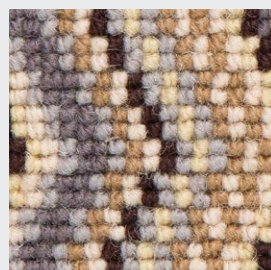

HUGH MACKAY

carpets

Quality Carpets Since 1903

Deco Collection: ZigZag

Made from 80% Wool

HUGH MACKAY
carpets

Deco Collection: ZigZag

Choose from 15 designs

Zig Zag: Balham

Zig Zag: Chelsea

Zig Zag: Earth

Zig Zag: Greenwich

Zig Zag: Hampstead

Zig Zag: Kensington

Zig Zag: Kingston

Zig Zag: Marblebone

HUGH MACKAY
carpets

Deco Collection: ZigZag

Specification Details

Specification	
Pile Content:	100% 3-Ply British Wool
Construction:	3-Ply Wool Loop Pile. Gauge: 5/29th
Backing:	Action Back
Width:	4m & 5m (Stripes Available in 1m)
Pile Weight:	1360gr/m2
Pile Height:	5mm
Origin:	EEC
Warranty:	10 Years
Tog:	1.82

Features
Available in 4 & 5m rolls. Regular Nationwide delivery service Fashionable colours to meet a wide variety of interior styles. Ease of maintenance.

General Information
<p>Pile reversal: All cut pile carpets can suffer from pile reversal and in certain instances this may become permanently bent or distorted for no specific reason that research has yet identified, giving areas of light and shade. This is also known as "shading" or "watermarking". It is not a defect in manufacture, it only occurs in a small percentage of all carpets and no liability whatsoever can be accepted by the manufacturer in respect of it.</p> <p>Pile pressure: All cut pile carpets are liable to show light and dark patches resulting from disturbance of the pile created by foot traffic or brushing, This is a normal feature and is not a defect in manufacture and no liability whatsoever can be accepted by the manufacturer in respect of it.</p> <p>Pale shades: We include within our collection a number of pale shades. Primarily these are used as top or highlight colours. These more delicate shades will invariably tend to soil more quickly and give a lower of light fastness than the norm, and may show natural blemishes within the fibre that tend to be masked in deeper shades containing a greater quantity of dyestuff.</p>